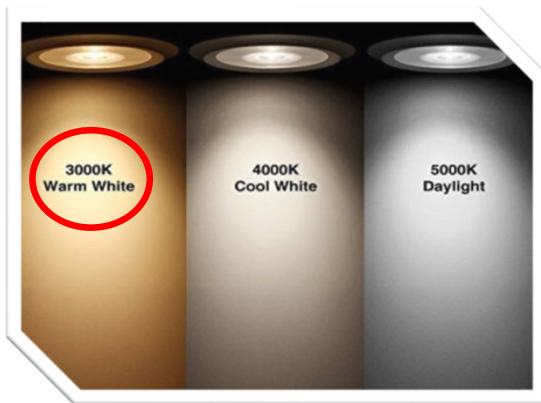

RUMSON - SEA BRIGHT BRIDGE REPLACEMENT LIGHTING IMPROVEMENTS & AESTHETIC ELEMENTS

- ▶ Greater Visibility
- ▶ Glare Reduction
- ▶ Low Maintenance
- ▶ Context Sensitive

Pylon Option- 1
Recessed Panel w/Medallion
Located at 4 Corners of Main Span