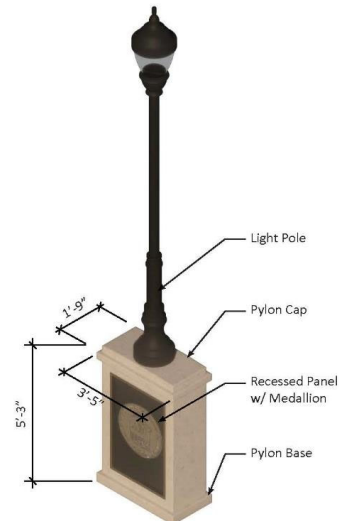

RUMSON - SEA BRIGHT BRIDGE REPLACEMENT LIGHTING IMPROVEMENTS & AESTHETIC ELEMENTS

- ▶ Greater Visibility
- ▶ Glare Reduction
- ▶ Low Maintenance
- ▶ Context Sensitive

Pylon Option- 1
Recessed Panel w/Medallion
Located at 4 Corners of Main Span

Pylon Option- 3
Recessed Panel w/Medallion
Located at 4 Corners

Official Seals to be Embedded in the Pylon Panels